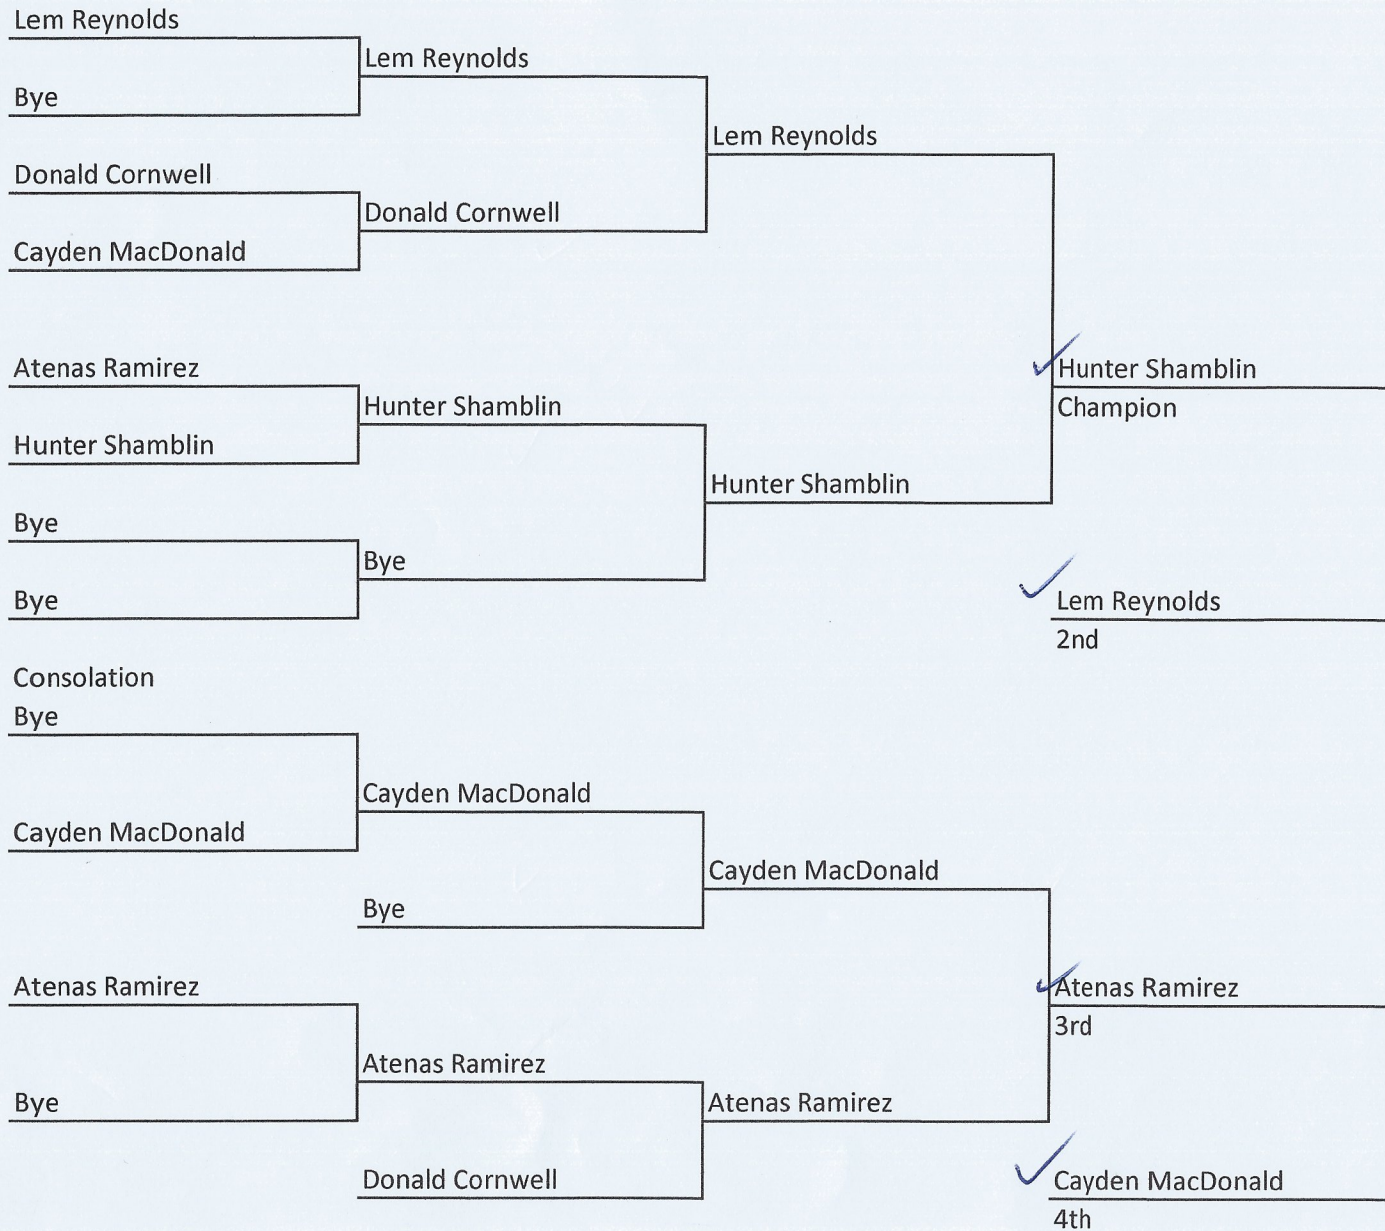

DIVISION 2 - 73.7 LB.