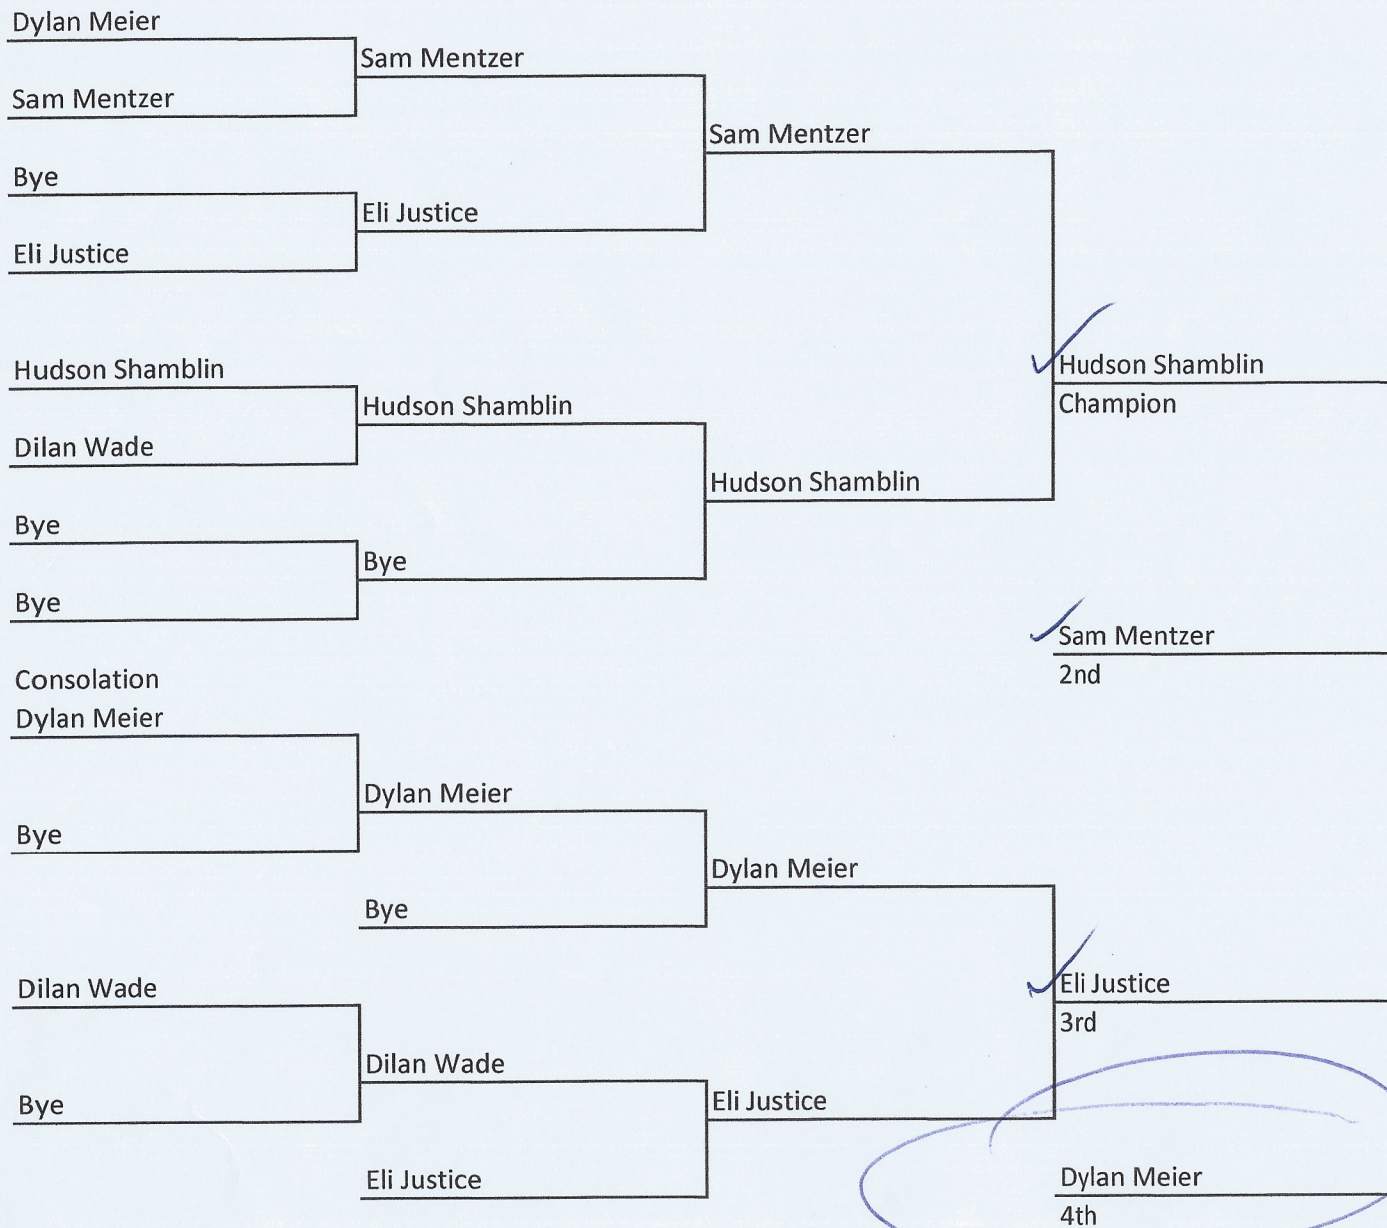

DIVISION 2 - 67.9 LB.