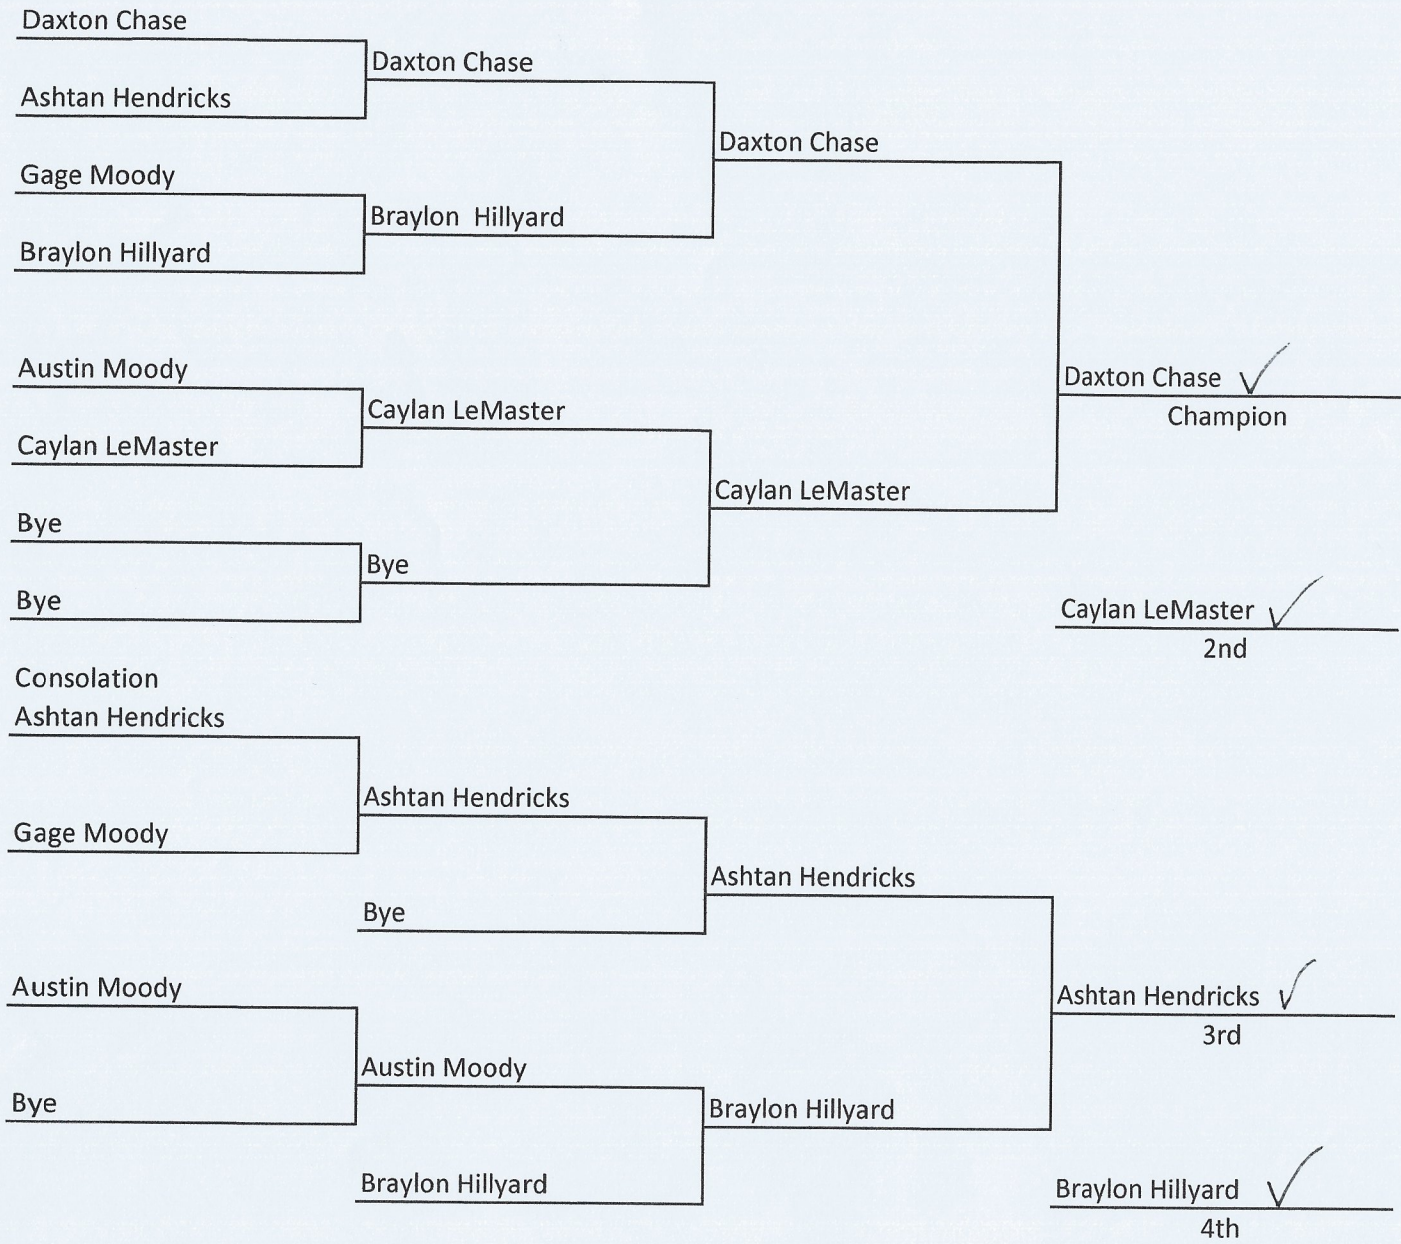

Ethan Davis

Ciala Moore

Jonah Gribben

J. Gribben
3rd

J. Gribben

E. Davis
4th

CBV

DIVISION 2 - 59.4 LB.